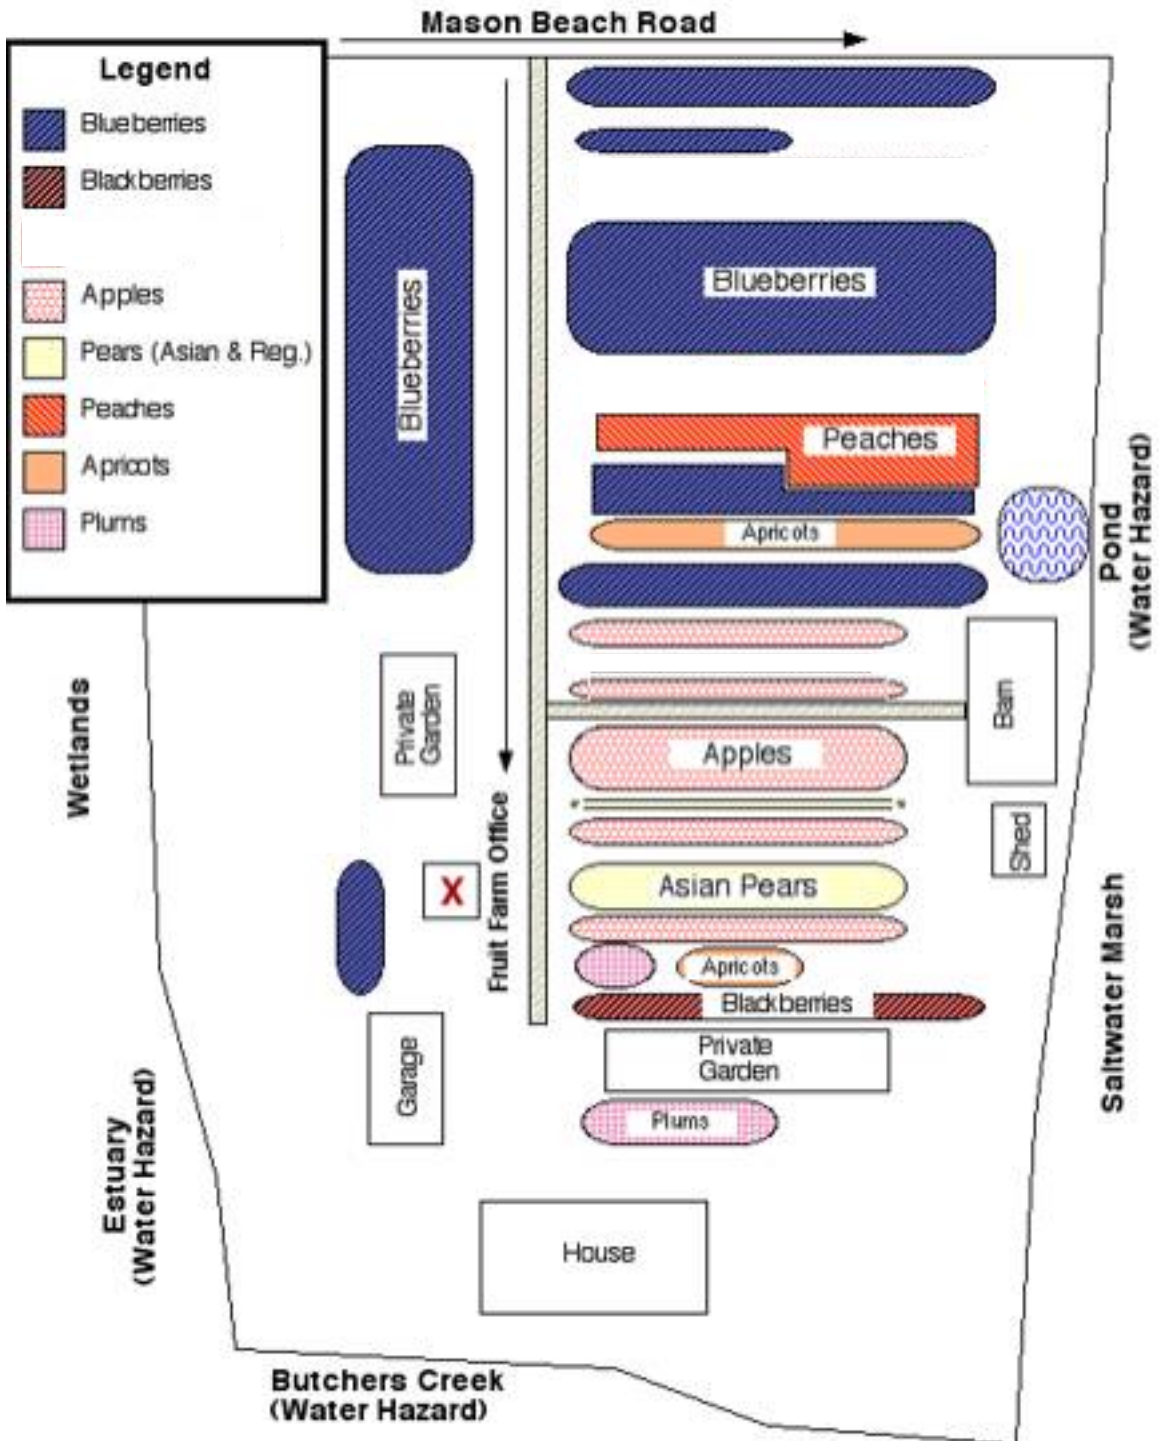

Mason Beach Farm Layout (Not To Scale)

Legend

-  Blueberries
-  Blackberries
-  Apples
-  Pears (Asian & Reg.)
-  Peaches
-  Apricots
-  Plums

Mason Beach Road

Wetlands

Estuary
(Water Hazard)

Butchers Creek
(Water Hazard)

Fruit Farm Office

Private Garden

Garage

House

Blueberries

Peaches

Apricots

Apples

Asian Pears

Apricots

Blackberries

Private Garden

Plums

Barn

Shed

Pond
(Water Hazard)

Saltwater Marsh